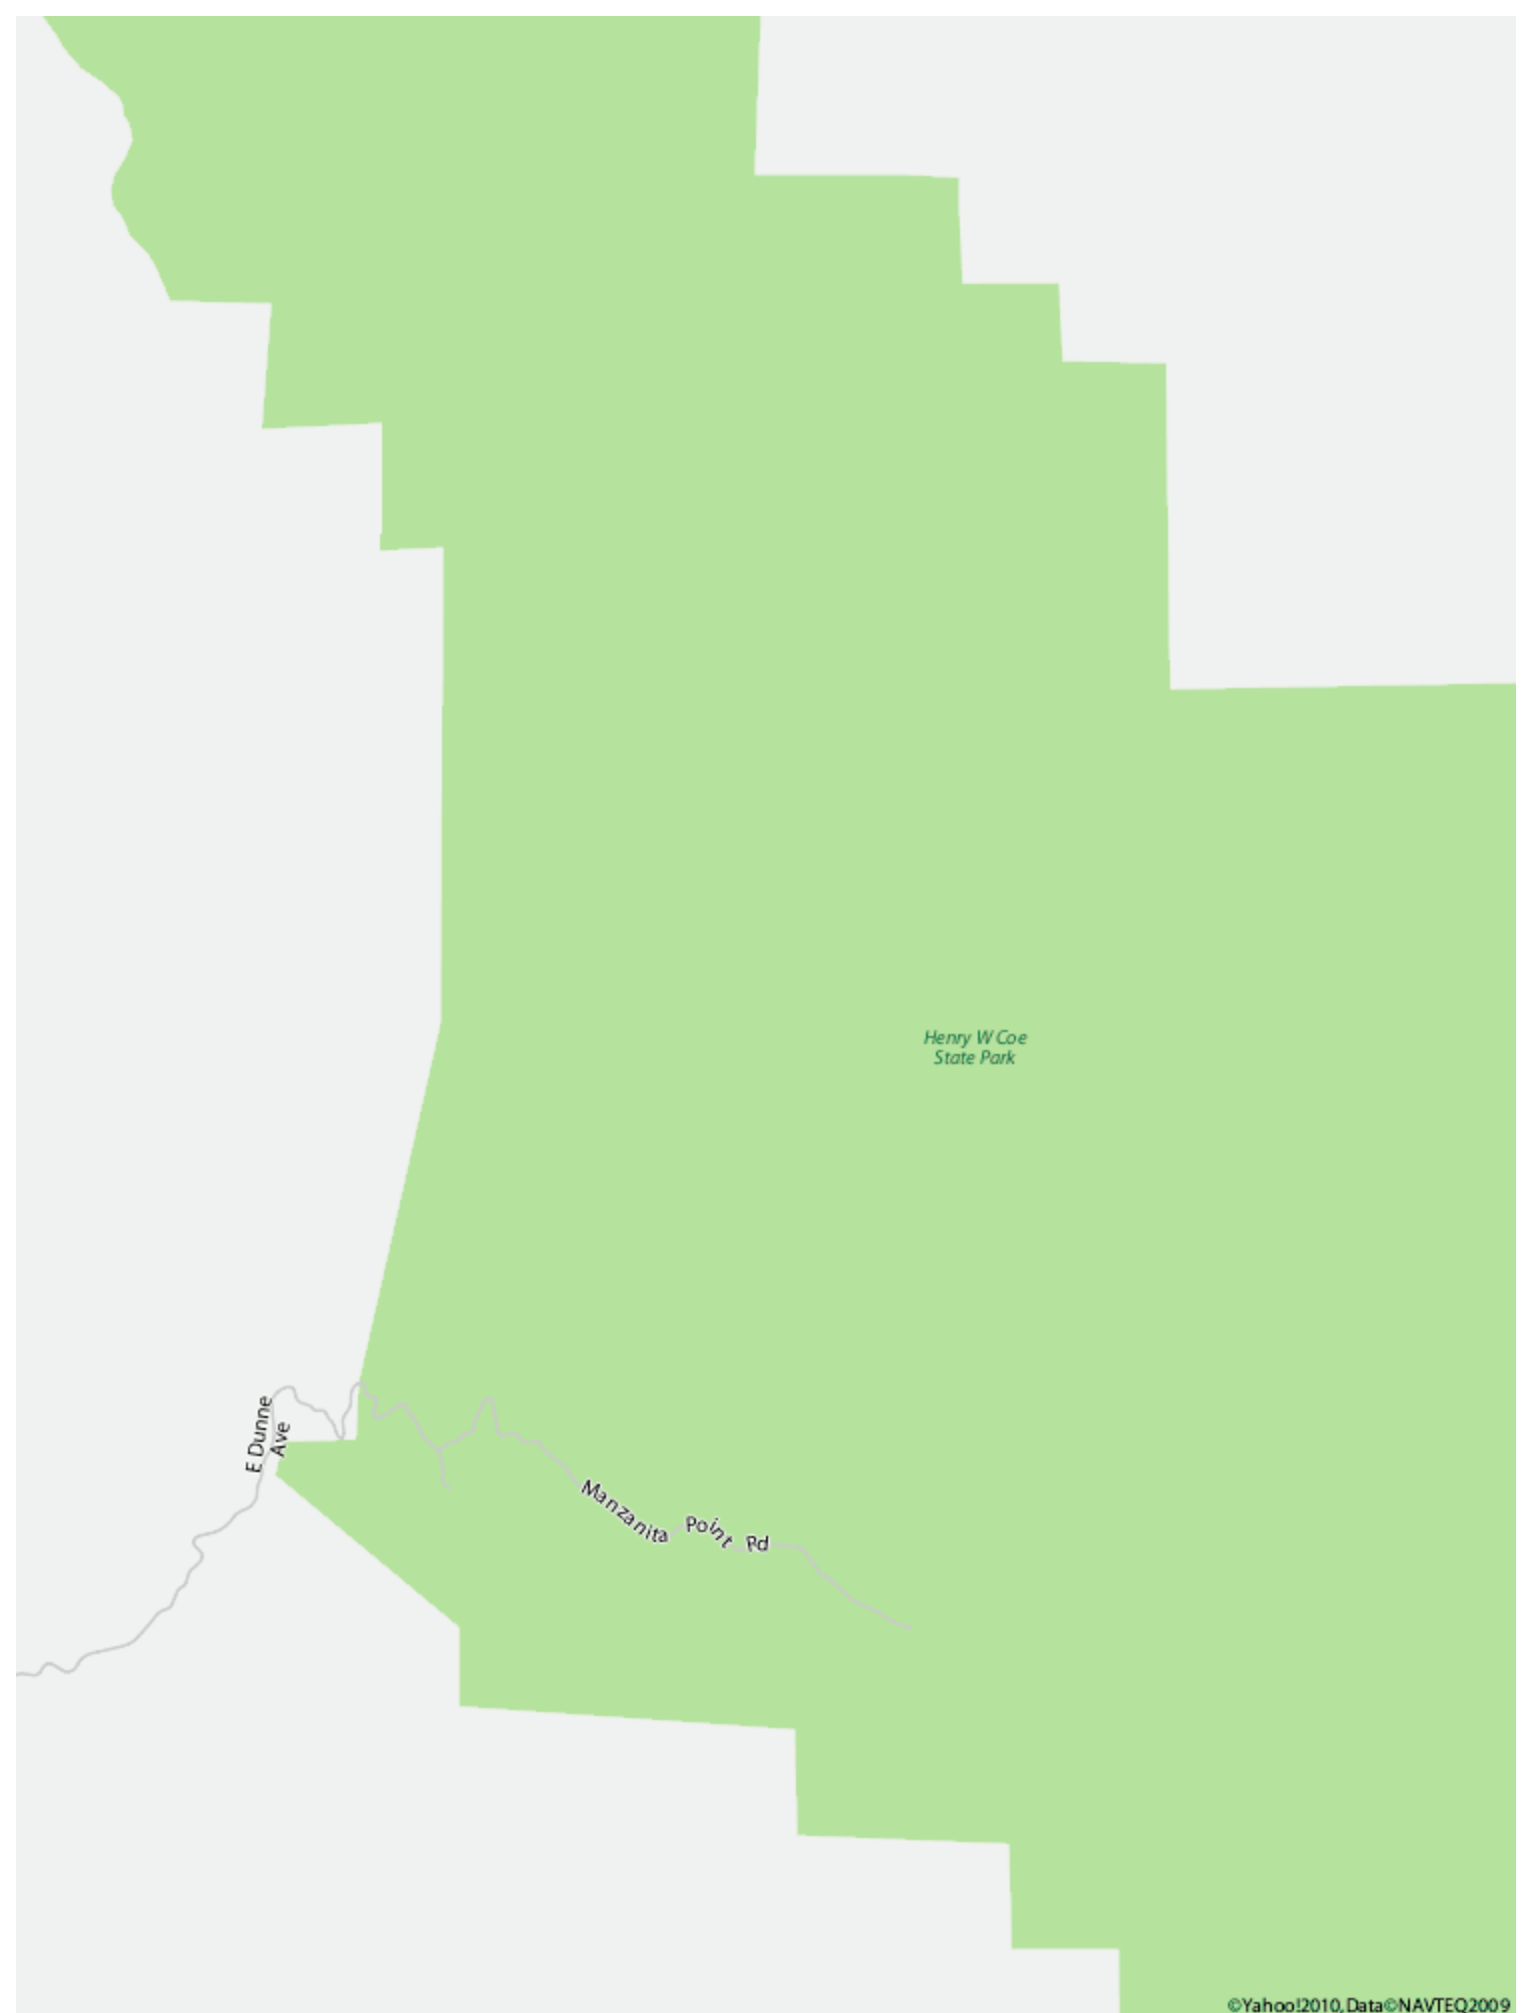

LARGE MAP ( on the next page ) of : San Jose California 95153 CA

E Dunne Ave

Manzanita point Rd

Henry W Coe State Park